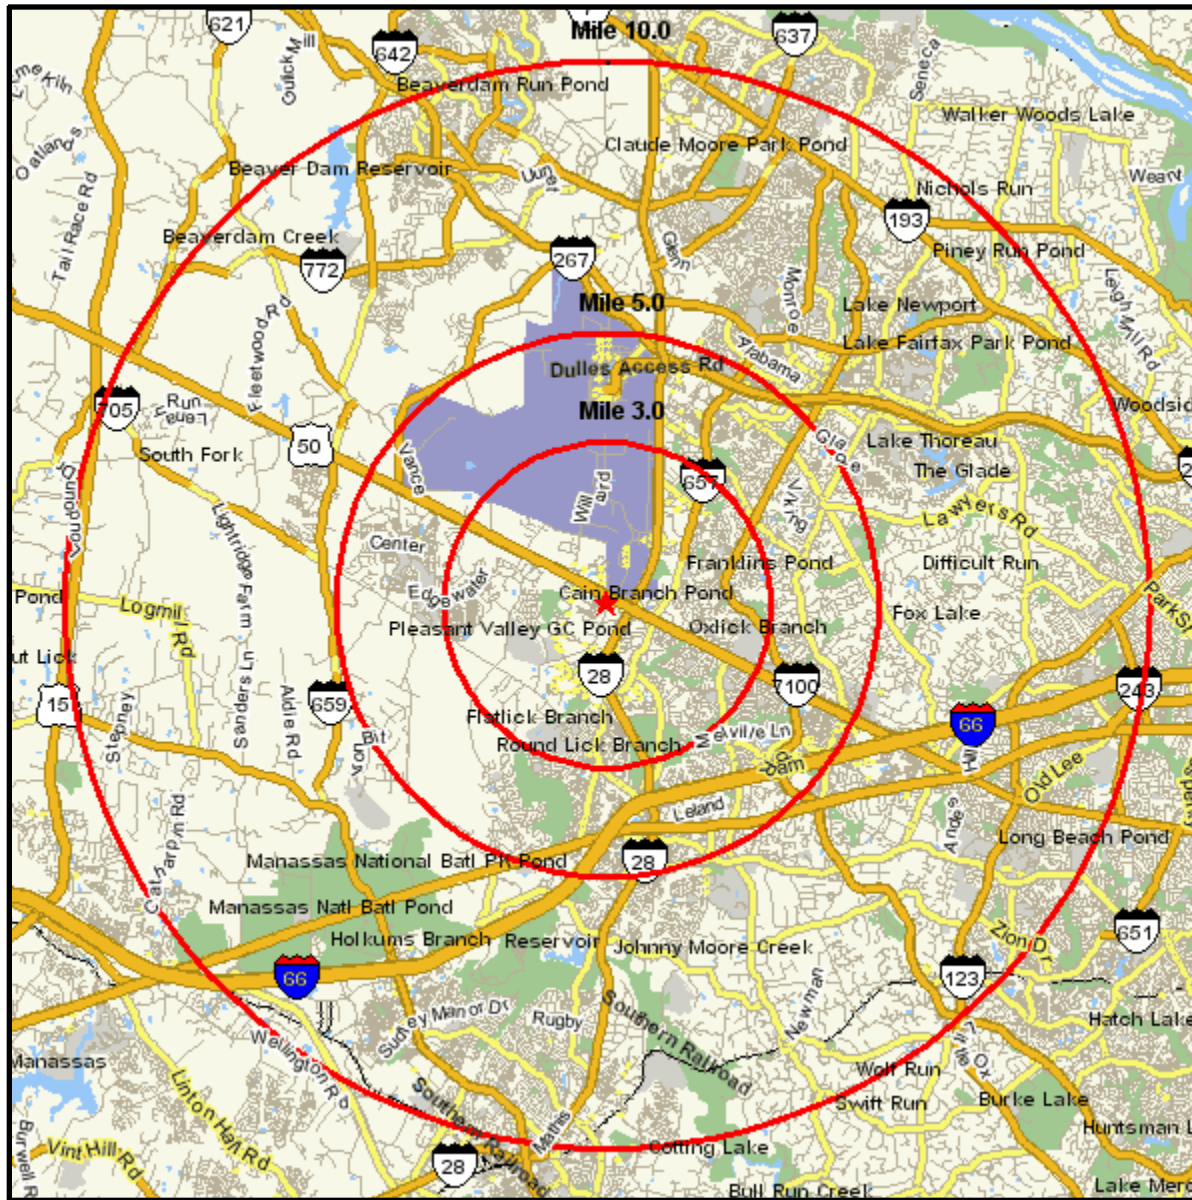

Area Map

Prepared For: DRE/OCR

Order #: 965843933
Site: 01

LEE RD AT CHANTILLY CROSSING LN
CHANTILLY, VA 20151
Coord: 38.898150, -77.447050
Radius - See Appendix for Details

Area Map

Prepared For: DRE/OCR

Order #: 965843933
Site: 01

Appendix: Area Listing

Area Name:

Type: Radius 1

Radius Definition:

LEE RD AT CHANTILLY CROSSING LN	Center Point:	38.898150	-77.447050
CHANTILLY, VA 20151	Circle/Band:	0.00 -	3.00

Area Name:

Type: Radius 2

Radius Definition:

LEE RD AT CHANTILLY CROSSING LN	Center Point:	38.898150	-77.447050
CHANTILLY, VA 20151	Circle/Band:	0.00 -	5.00

Area Name:

Type: Radius 3

Radius Definition:

LEE RD AT CHANTILLY CROSSING LN	Center Point:	38.898150	-77.447050
CHANTILLY, VA 20151	Circle/Band:	0.00 -	10.00